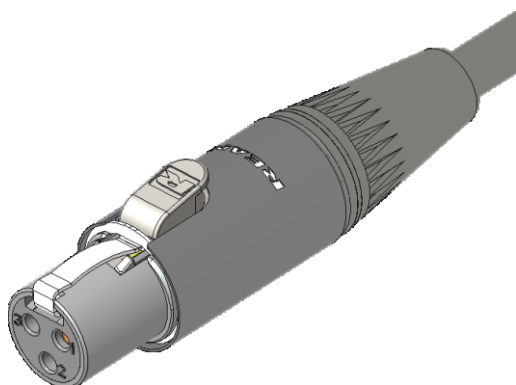

**Attention: Grey chuck is for small diameter cable , blue chuck is for big diameter cable .**

Ⓔ

Ⓔ Slide chuck and insert into the housing.

Ⓕ

Ⓕ Finish the assembly by turning the bushing onto the connector.

Ⓖ

Ⓖ Finish

Tiny XLR Cable Connectors:  
Find more details on  
[www.rean-connectors.com](http://www.rean-connectors.com)

Neutrik AG LI T: +423 / 237 24 24 F: +423/232 53 93  
Neutrik USA Inc. USA T: +1 704 / 972 3050 F: +1 704/438 9202  
Neutrik (UK) Ltd. UK T: +44 1983 / 811 441 F: +44 1983/811 439  
Neutrik Vertriebs GmbH DE/NL/AT/DK T: +49 8131 / 280 890 F: +49 8131/280 830