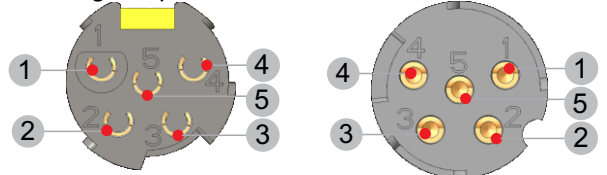

## RT\*FC/RT\*MC | Tiny XLR Cable Connector

**A** Slide the boot onto the cable.

**B** Prepare cable as shown.

**C** Insert wires into terminals and solder them.

Wiring : 3 pole

Wiring : 4 pole

Wiring : 5 pole

Female Insert

Male Insert

**D** Assemble ground contact and chuck.

**D1** Put the ground contact onto the cable.

**D2** Push the ground contact onto the plastic insert.

**D3** Put the chuck onto the cable.

**D4** Push the chuck onto the plastic insert.

Tiny XLR Cable Connectors:  
Find more details on  
[www.rean-connectors.com](http://www.rean-connectors.com)

Neutrik AG LI T: +423 / 237 24 24 F: +423 / 232 53 93  
Neutrik USA Inc. USA T: +1 704 / 972 3050 F: +1 704 / 438 9202  
Neutrik (UK) Ltd. UK T: +44 1983 / 811 441 F: +44 1983 / 811 439  
Neutrik Vertriebs GmbH DE/NL/AT/DK T: +49 8131 / 280 890 F: +49 8131 / 280 830