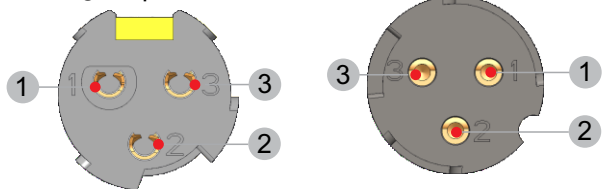

## RT\*FC/RT\*MC | Tiny XLR Cable Connector

**A** Slide the boot onto the cable.

**B** Prepare cable as shown.

**C** Insert wires into terminals and solder them.

Wiring : 3 pole

Wiring : 4 pole

Wiring : 5 pole

Female Insert

Male Insert

**D** Assemble ground contact and chuck.

**D1** Put the ground contact onto the cable.

**D2** Push the ground contact onto the plastic insert.

**D3** Put the chuck onto the cable.

**D4** Push the chuck onto the plastic insert.

Tiny XLR Cable Connectors:  
Find more details on  
[www.rean-connectors.com](http://www.rean-connectors.com)

Neutrik AG LI T: +423 / 237 24 24 F: +423 / 232 53 93  
Neutrik USA Inc. USA T: +1 704 / 972 3050 F: +1 704 / 438 9202  
Neutrik (UK) Ltd. UK T: +44 1983 / 811 441 F: +44 1983 / 811 439  
Neutrik Vertriebs GmbH DE/NL/AT/DK T: +49 8131 / 280 890 F: +49 8131 / 280 830