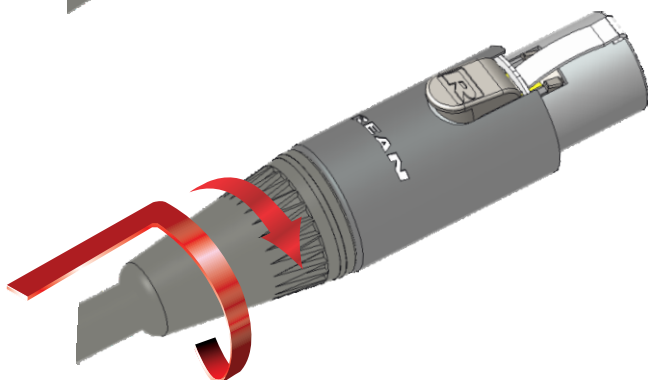

**Attention: Grey chuck is for small diameter cable , blue chuck is for big diameter cable .**

Ⓔ

Ⓔ Slide chuck and insert into the housing.

Ⓕ

Ⓕ Finish the assembly by turning the bushing onto the connector.