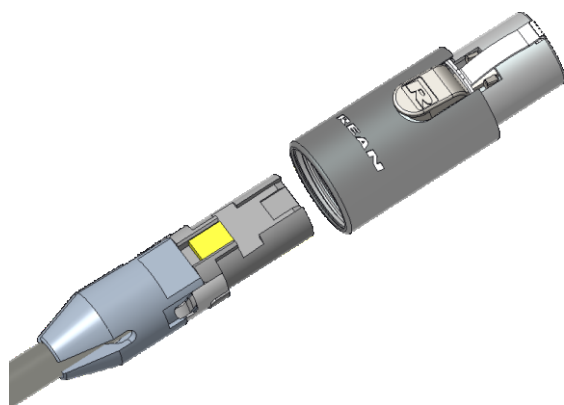

**Attention: Grey chuck is for small diameter cable , blue chuck is for big diameter cable .**

Ⓔ

Ⓔ Slide chuck and insert into the housing.

Ⓕ

Ⓕ Finish the assembly by turning the bushing onto the connector.