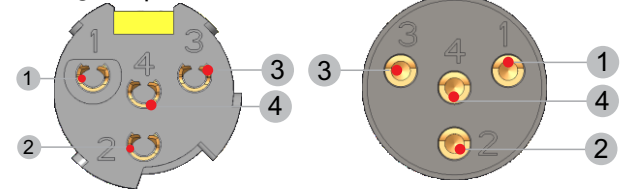

## RT\*FC/RT\*MC | Tiny XLR Cable Connector

**A** Slide the boot onto the cable.

**B** Prepare cable as shown.

**C** Insert wires into terminals and solder them.

Wiring : 3 pole

Wiring : 4 pole

Wiring : 5 pole

Female Insert

Male Insert

**D** Assemble ground contact and chuck.

**D1** Put the ground contact onto the cable.

**D2** Push the ground contact onto the plastic insert.

**D3** Put the chuck onto the cable.

**D4** Push the chuck onto the plastic insert.

Tiny XLR Cable Connectors:  
Find more details on  
[www.rean-connectors.com](http://www.rean-connectors.com)

Neutrik AG LI T: +423 / 237 24 24 F: +423 / 232 53 93  
Neutrik USA Inc. USA T: +1 704 / 972 3050 F: +1 704 / 438 9202  
Neutrik (UK) Ltd. UK T: +44 1983 / 811 441 F: +44 1983 / 811 439  
Neutrik Vertriebs GmbH DE/NL/AT/DK T: +49 8131 / 280 890 F: +49 8131 / 280 830