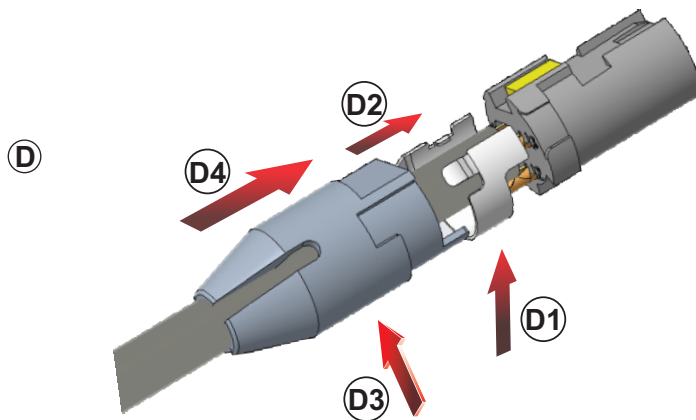

## RT\*FC/RT\*MC | Tiny XLR Cable Connector

**A** Slide the boot onto the cable.

**B** Prepare cable as shown.

**C** Insert wires into terminals and solder them.

Wiring : 3 pole

Wiring : 4 pole

Wiring : 5 pole

Female Insert

Male Insert

**D** Assemble ground contact and chuck.

**D1** Put the ground contact onto the cable.

**D2** Push the ground contact onto the plastic insert.

**D3** Put the chuck onto the cable.