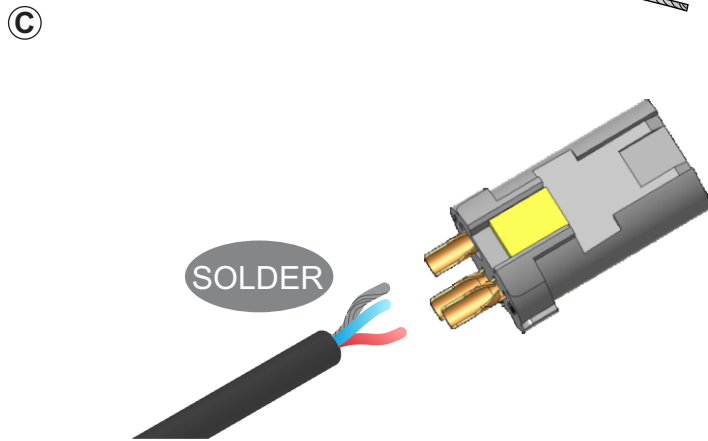

## RT\*FC/RT\*MC | Tiny XLR Cable Connector

**A** Slide the boot onto the cable.

**B** Prepare cable as shown.

**C** Insert wires into terminals and solder them.

Wiring : 3 pole

Wiring : 4 pole

Wiring : 5 pole

Female Insert

Male Insert

**D** Assemble ground contact and chuck.

**D1** Put the ground contact onto the cable.

**D2** Push the ground contact onto the plastic insert.

**D3** Put the chuck onto the cable.