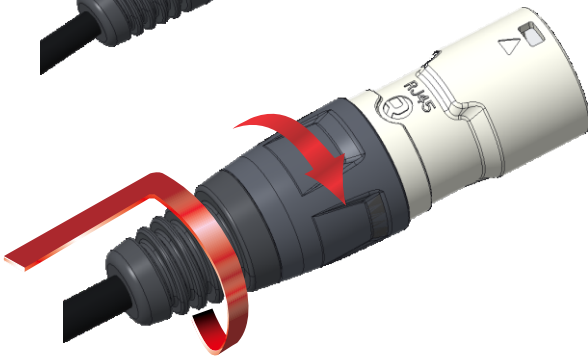

Ⓖ Finish

IP65 RJ45 Data Connectors:
Find more details on
www.rean-connectors.com

Neutrik AG	LI	T: +423 / 237 24 24	F: +423 / 232 53 93	Neutrik France	FR	T: +33 1 / 4131 6750	F: +33 1 / 4131 0511
Neutrik USA Inc.	USA	T: +1 704 / 972 3050	F: +1 704 / 438 9202	Neutrik Tokyo Ltd.	JP	T: +81 3 / 3663 4733	F: +81 3 / 3663 4796
Neutrik (UK) Ltd.	UK	T: +44 1983 / 811 441	F: +44 1983 / 811 439	Neutrik Hong Kong Ltd.	HK	T: +852 / 2687 6055	F: +852 / 2687 6052
Neutrik Vertriebs GmbH	DE/NL/AT/DK	T: +49 8131 / 280 890	F: +49 8131 / 280 830	Neutrik Trading Ltd.	CN	T: +0574 / 8825 0833	F: +0574 / 8826 5000

Draft. Nr.: NCN 005 | Update: 2021-03-10 | Data subject to change without prior notice. © 2021 REAN®. REAN® is registered trademark of Neutrik AG. ALL RIGHTS RESERVED.