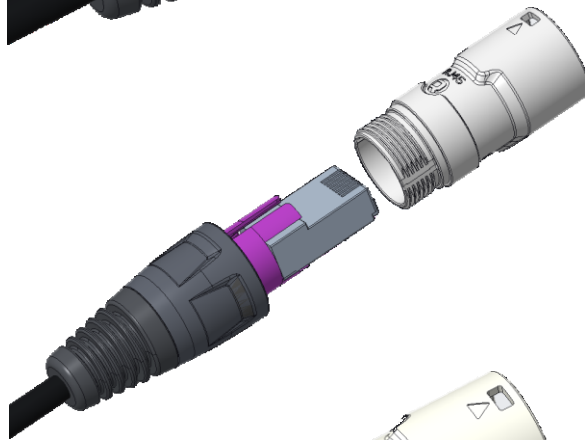

ASSEMBLY INSTRUCTION

RCEM-Z | IP65 RJ45 Data Connector

A Slide the boot onto the cable.

B Prepare cable as shown.

B1 Cut off the release tab of RJ45 plug.

C Put the chuck onto the cable.

STANDARD
VERSION

SPECIAL
VERSION

Draft. Nr.: NCN 005 | Update: 2021-03-10 | Data subject to change without prior notice. © 2021 REAN®. REAN® is registered trademark of Neutrik AG. ALL RIGHTS RESERVED.

Ⓔ

Ⓔ Position the bushing onto the chuck.

Attention: Align the insert by positioning as shown

Ⓕ

Ⓕ Finish the assembly by turning the bushing onto the connector.

Attention: Screw the bushing to the end of the thread until cannot tighten the bushing anymore.