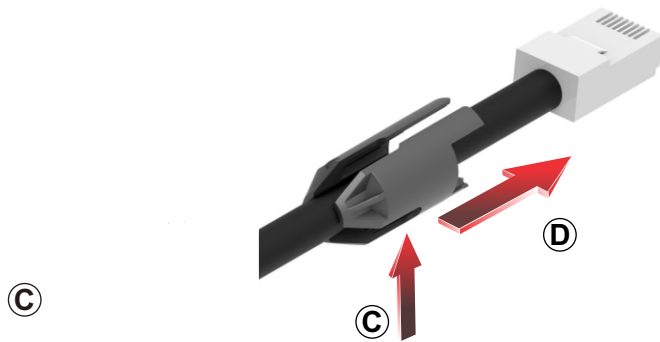

ASSEMBLY INSTRUCTION

RCEM-Z | IP65 RJ45 Data Connector

A Slide the boot onto the cable.

B Prepare cable as shown.

B1 Cut off the release tab of RJ45 plug.

C Put the chuck onto the cable.

STANDARD
VERSION

SPECIAL
VERSION

D Position the RJ45 in the chuck

Attention:

1. RJ45 must be straight.
2. Special versions must engage in the inner recess of the chuck.

IP65 RJ45 Data Connectors:
Find more details on
www.rean-connectors.com