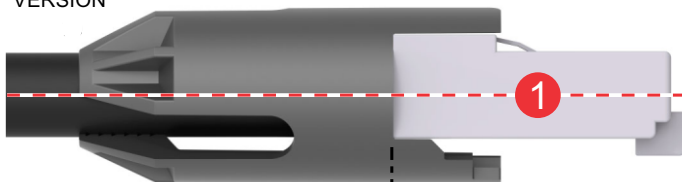

ASSEMBLY INSTRUCTION

RCEM-Z | IP65 RJ45 Data Connector

A Slide the boot onto the cable.

B Prepare cable as shown.

B1 Cut off the release tab of RJ45 plug.

C Put the chuck onto the cable.

STANDARD
VERSION

SPECIAL
VERSION

D Position the RJ45 in the chuck

Attention:

1. RJ45 must be straight.
2. Special versions must engage in the inner recess of the chuck.

IP65 RJ45 Data Connectors:
Find more details on
www.rean-connectors.com