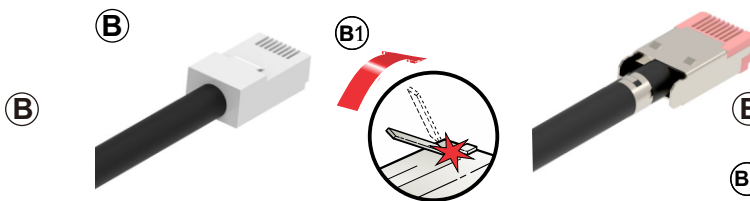

ASSEMBLY INSTRUCTION

RCEM-Z | IP65 RJ45 Data Connector

A Slide the boot onto the cable.

B Prepare cable as shown.

B1 Cut off the release tab of RJ45 plug.

C Put the chuck onto the cable.

STANDARD
VERSION

SPECIAL
VERSION

D Position the RJ45 in the chuck

Attention:

1. RJ45 must be straight.
2. Special versions must engage in the inner recess of the chuck.

IP65 RJ45 Data Connectors:
Find more details on
www.rean-connectors.com