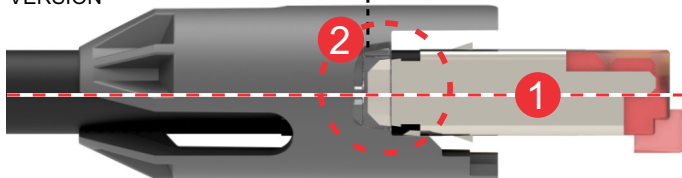

ASSEMBLY INSTRUCTION

RCEM-Z | IP65 RJ45 Data Connector

A Slide the boot onto the cable.

B Prepare cable as shown.

B1 Cut off the release tab of RJ45 plug.

C Put the chuck onto the cable.

STANDARD
VERSION

SPECIAL
VERSION

D Position the RJ45 in the chuck

Attention:

1. RJ45 must be straight.
2. Special versions must engage in the inner recess of the chuck.

IP65 RJ45 Data Connectors:
Find more details on
www.rean-connectors.com