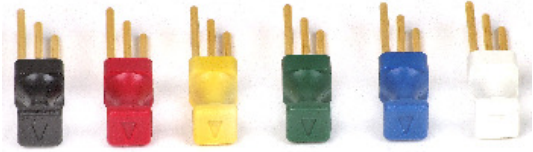

## Ghielmetti Patch Cords, Patch Cord Connector and Normalling Plugs

### 3-pole normalling plugs

<b>GVS 323 c sw</b>	3-pole, black	673.910.079.00
<b>GVS 323 c rt</b>	3-pole, red	673.910.079.02
<b>GVS 323 c gb</b>	3-pole, yellow	673.910.079.04
<b>GVS 323 c gn</b>	3-pole, green	673.910.079.05
<b>GVS 323 c bl</b>	3-pole, blue	673.910.079.06
<b>GVS 323 c ws</b>	3-pole, white	673.910.079.09

### 3-pole normalling plugs with locking function

<b>GVS 323 d rt</b>	673.910.302.02
<b>GVS 323 d ws</b>	673.910.302.09

*3-pole locking plug: avoids parallel tap of the incoming channel*

### 2-pole normalling plugs with locking function

<b>GVS 322 dws</b>	673.910.302.19
<b>GVS 322 drt</b>	673.910.302.12

*2-pole locking plug: avoids parallel tap of the incoming channel*