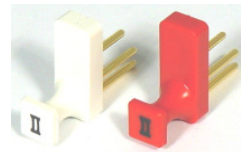

### 3-pole normalling plugs with locking function

<b>GVS 323 d rt</b>	673.910.302.02
<b>GVS 323 d ws</b>	673.910.302.09

*3-pole locking plug: avoids parallel tap of the incoming channel*

### 2-pole normalling plugs

<b>GVS 322 c ws</b>	673.910.313.09
<b>GVS 322 crt</b>	673.910.313.02

### 2-pole normalling plugs with locking function

<b>GVS 322 dws</b>	673.910.302.19
<b>GVS 322 drt</b>	673.910.302.12

*2-pole locking plug: avoids parallel tap of the incoming channel*