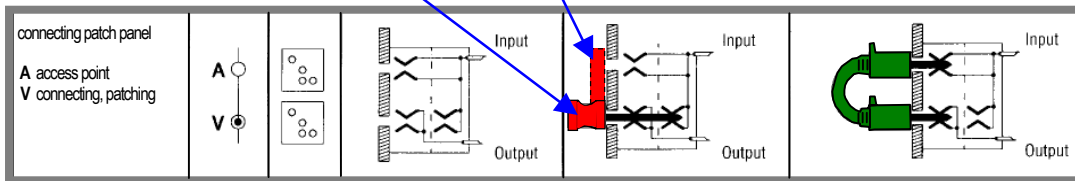

### 2-pole normalling plugs with locking function

<b>GVS 322 dws</b>	673.910.302.19
<b>GVS 322 drt</b>	673.910.302.12

*2-pole locking plug: avoids parallel tap of the incoming channel*