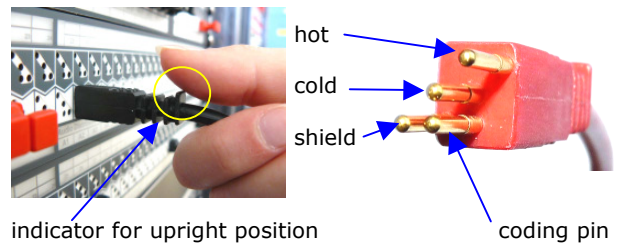

Ghielmetti Patch Cords, Patch Cord Connector and Normalling Plugs

3-pole normalling plugs

GVS 323 c sw	3-pole, black	673.910.079.00
GVS 323 c rt	3-pole, red	673.910.079.02
GVS 323 c gb	3-pole, yellow	673.910.079.04
GVS 323 c gn	3-pole, green	673.910.079.05
GVS 323 c bl	3-pole, blue	673.910.079.06
GVS 323 c ws	3-pole, white	673.910.079.09

3-pole normalling plugs with locking function

GVS 323 d rt	673.910.302.02
GVS 323 d ws	673.910.302.09

3-pole locking plug: avoids parallel tap of the incoming channel

2-pole normalling plugs

GVS 322 c ws	673.910.313.09
GVS 322 crt	673.910.313.02

2-pole normalling plugs with locking function

GVS 322 dws	673.910.302.19
GVS 322 drt	673.910.302.12

2-pole locking plug: avoids parallel tap of the incoming channel

Patch Cord Connectors (G3P)

(not recommended for CSF patch panels)

GKS 313 m sw	black	673.910.201.10
GKS 313 m rt	red	673.910.201.12
GKS 313 m gb	yellow	673.910.201.14
GKS 313 m gn	green	673.910.201.15
GKS 313 m bl	blue	673.910.201.16

Adapter cables XLR to G3P (Ghielmetti 3-pole connector)

GXK 313/30 f	black, 30 cm, female	673.910.301.05
GXK 313/30 m	black, 30 cm, male	673.910.300.05
GXK 313/60 f	black, 60 cm, female	673.910.301.02
GXK 313/60 m	black, 60 cm, male	673.910.300.02
GXK 313/90 f	black, 90 cm, female	673.910.301.01
GXK 313/90 m	black, 90 cm, male	673.910.300.01
GXK 313/120 f	black, 120 cm, female	673.910.301.00
GXK 313/120 m	black, 120 cm, male	673.910.300.00
GXK 313/180 f	black, 180 cm, female	673.910.301.03
GXK 313/180 m	black, 180 cm, male	673.910.300.03
GXK 313/250 f	black, 250 cm, female	673.910.301.04
GXK 313/250 m	black, 250 cm, male	673.910.300.04