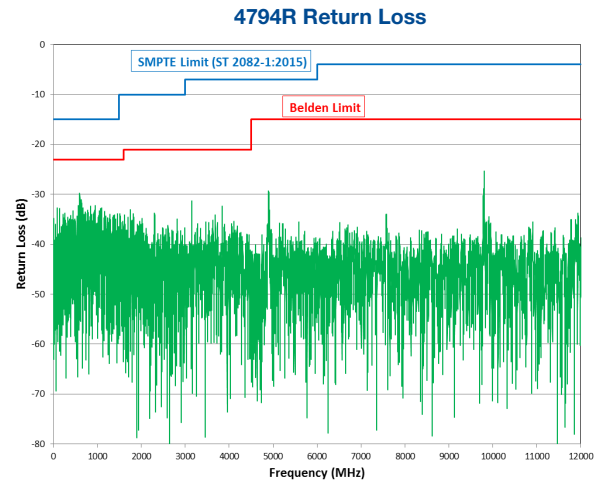

To download our distance chart, visit
www.belden.com/4k-coax
or call **1.800.BELDEN.1 (800.235.3361)**