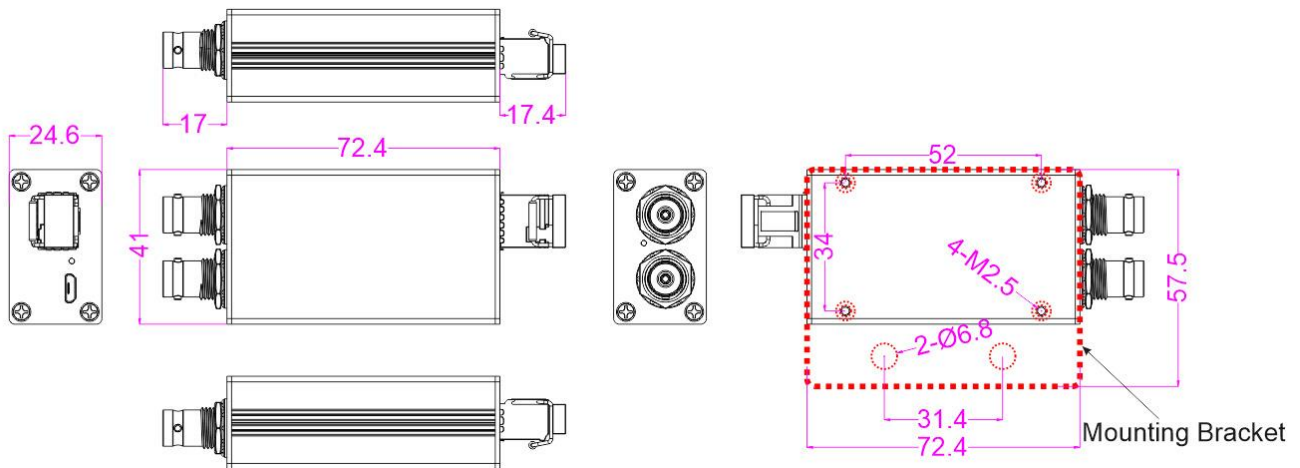

Power

Power

Micro USB

Power Consumption

2W (Max)

Voltage Range

USB 3.3-5.5V

Physical Specifications

Dimension

72.4×41×24.6mm

Net Weight

110g

Gross Weight

470g

Environmental Specifications

Operating Temperature

0°C~40°C

Storage Temperature

-30°C~70°C

Relative Humidity

0%~90% non-condensing

What's Included

CB-2012 (HDMI to 3G-SDI Mini Converter)

Mounting Bracket with 4 screws (12g)

DC 5V Universal Power Supply with 5 International Socket Adapters

USB Cable (150cm)

Note: Specifications are subject to change without notice.