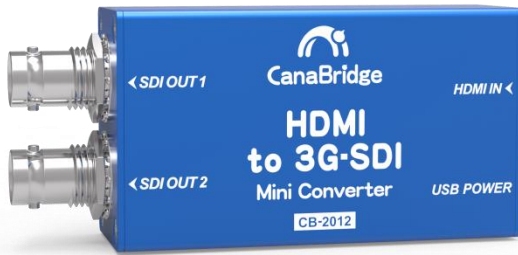

## HDMI to SDI Mini Converter

CB-2012

CB-2012 is an exquisite and portable HDMI to SDI converter. With micro USB power supply, convenient and detachable mounting bracket, CB-2012 is the best choice for indoors and outdoors. It adopts a type-A HDMI input and dual 3G-SDI outputs, supporting a conversion of full HD resolution signal of 1080p60 to professional SDI signal. Different video rate of SD/HD/3G-SDI is selectable for SDI output.