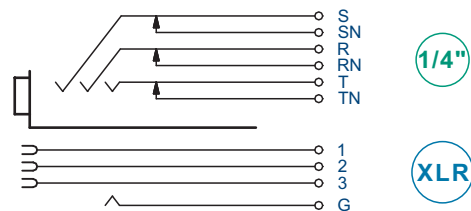

1/4"

XLR

- 10 -