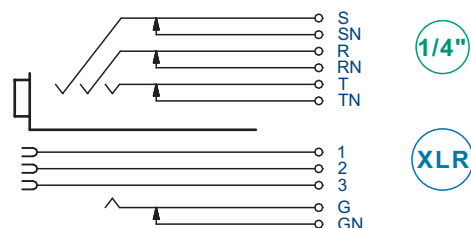

1/4"

XLR

NEUTRIK AG	LI	T: +423 / 237 24 24	F: +423 / 232 53 93	NEUTRIK Vertriebs GmbH	DE/NL/AT/DK	T: +49 8131 / 280 890	F: +49 8131 / 280 830
NEUTRIK Zürich AG	CH	T: +41 44 / 736 5010	F: +41 44 / 736 5011	NEUTRIK France	FR	T: +33 1 / 4131 6750	F: +33 1 / 4131 0511
NEUTRIK USA Inc.	USA	T: +1 732 / 901 9488	F: +1 732 / 901 9608	NEUTRIK Tokyo Ltd.	JP	T: +81 3 / 3663 4733	F: +81 3 / 3663 4796
NEUTRIK (UK) Ltd.	UK	T: +44 1983 / 811 441	F: +44 1983 / 811 439	NEUTRIK Hong Kong Ltd.	HK	T: +852 / 2687 6055	F: +852 / 2687 6052

Draft. Nr.: ComboCircuits | Update: 25.10.2009 | Data subject to change without prior notice. ©2009 NEUTRIK®. ALL RIGHTS RESERVED.