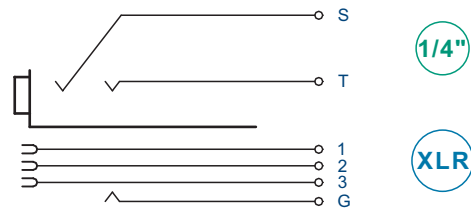

CIRCUITS - INSTRUCTION

Combo | Combined XLR Receptacle and Phone Jack

- 5 -

1/4"

XLR

- 6 -

1/4"

XLR