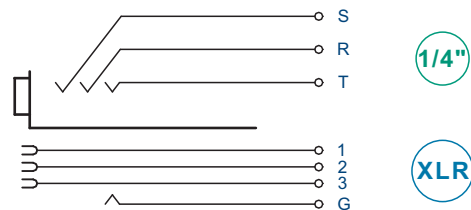

CIRCUITS - INSTRUCTION

Combo | Combined XLR Receptacle and Phone Jack

- 5 -

1/4"

XLR

- 6 -

1/4"

XLR